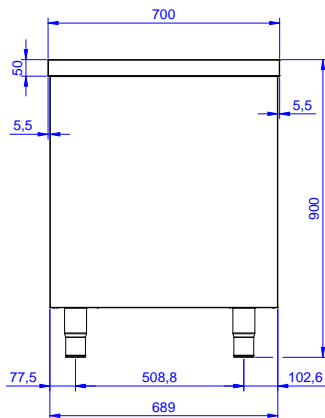

Top

Key Information:

Cabinet width:	
132857 (MS1207N)	1145 mm
Cabinet depth:	645 mm
Cabinet height:	610 mm
External dimensions, Width:	1200 mm
External dimensions, Depth:	700 mm
External dimensions, Height:	900 mm
Worktop thickness:	50 mm
Net weight:	55 kg