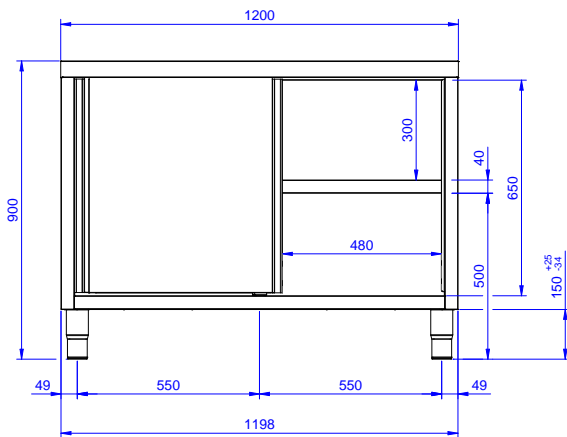

Front

Side

Top

Key Information:

Cabinet width:	
132857 (MS1207N)	1145 mm
Cabinet depth:	645 mm
Cabinet height:	610 mm
External dimensions, Width:	1200 mm
External dimensions, Depth:	700 mm
External dimensions, Height:	900 mm
Worktop thickness:	50 mm
Net weight:	55 kg