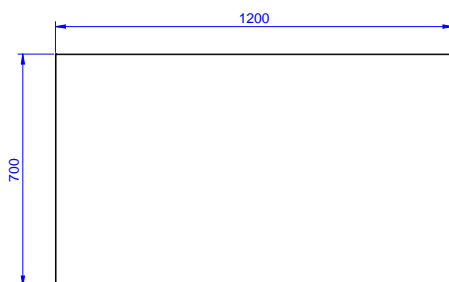

Top

Key Information:

Cabinet width:	
132857 (MS1207N)	1145 mm
Cabinet depth:	645 mm
Cabinet height:	610 mm
External dimensions, Width:	1200 mm
External dimensions, Depth:	700 mm
External dimensions, Height:	900 mm
Worktop thickness:	50 mm
Net weight:	55 kg